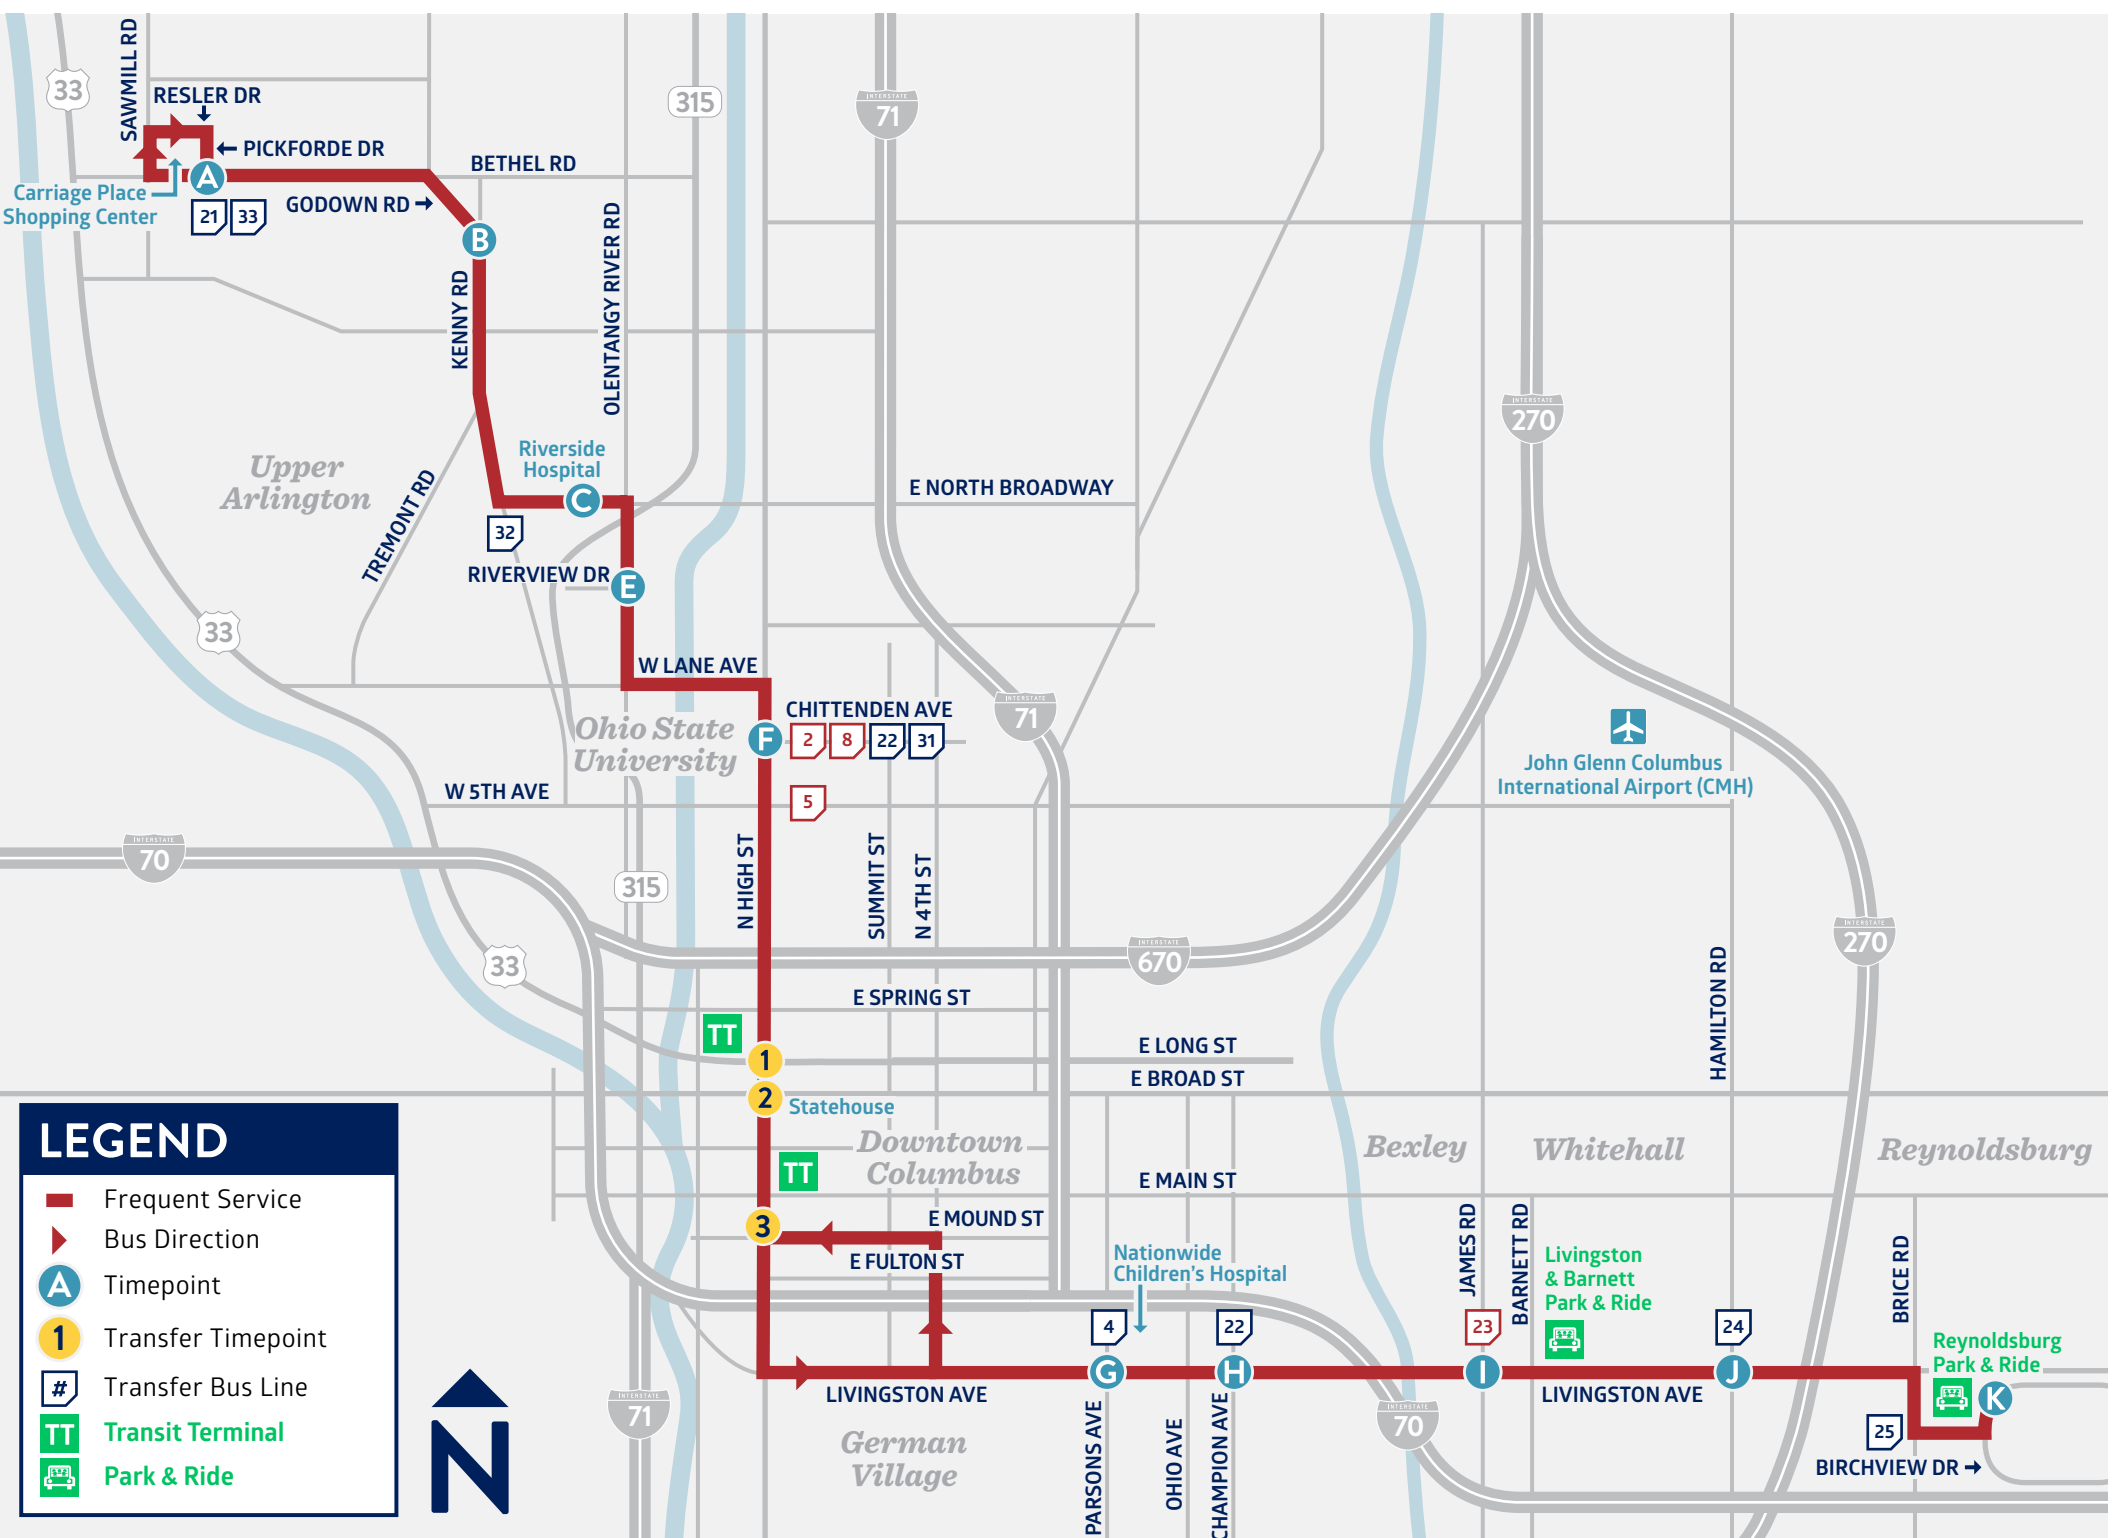

This vehicle line has transfer stops in Downtown. **There are 3 Transfer Zones that allow transfer to Lines 1-11 & CMAX.** All lines stop in each zone with the exception of Line 10 which only stops in Zone 2.

WESTBOUND / NORTHBOUND

- ZONE 1: N High St & E Long St**
stop #5910
- ZONE 2: S High St & E Broad St**
stop #6464
- ZONE 3: S High St & E Mound St**
stop #6370

EASTBOUND / SOUTHBOUND

- ZONE 1: N High St & W Long St**
stop #4101
- ZONE 2: N High St & W Broad St**
stop #2900
- ZONE 3: S High St & W Mound St**
stop #4109

You can find additional transfer stop information including where to board your next bus:

- ON SIGNS AT TRANSFER STOPS
- ON A RACK CARD
- AT COTA.COM

1 KENNY / LIVINGSTON

LEGEND

- █ Frequent Service
- ▶ Bus Direction
- A Timepoint
- 1 Transfer Timepoint
- # Transfer Bus Line
- TT Transit Terminal
- P Park & Ride

TIPS For Your Trips

- KNOW YOUR**
 - Line number
 - Departure time and location
 - Destination
- MAKE SURE TO**
 - Arrive 5 minutes early
 - Line number and destination located on vehicle's front windshield
 - Have fare ready
 - If transferring later, ask your Operator for a transfer pass before paying
 - Signal to stop
 - Use the yellow cord over your seat's window when approaching your stop. Exit through the rear door.
- KEEPING YOU SAFE**
Your health and wellness is important to us. To stop the spread of COVID-19:
 - We all #MaskUp**
 - We all keep our (physical) distance**
 - Our vehicles are sanitized daily**
 - Our team monitors their health**