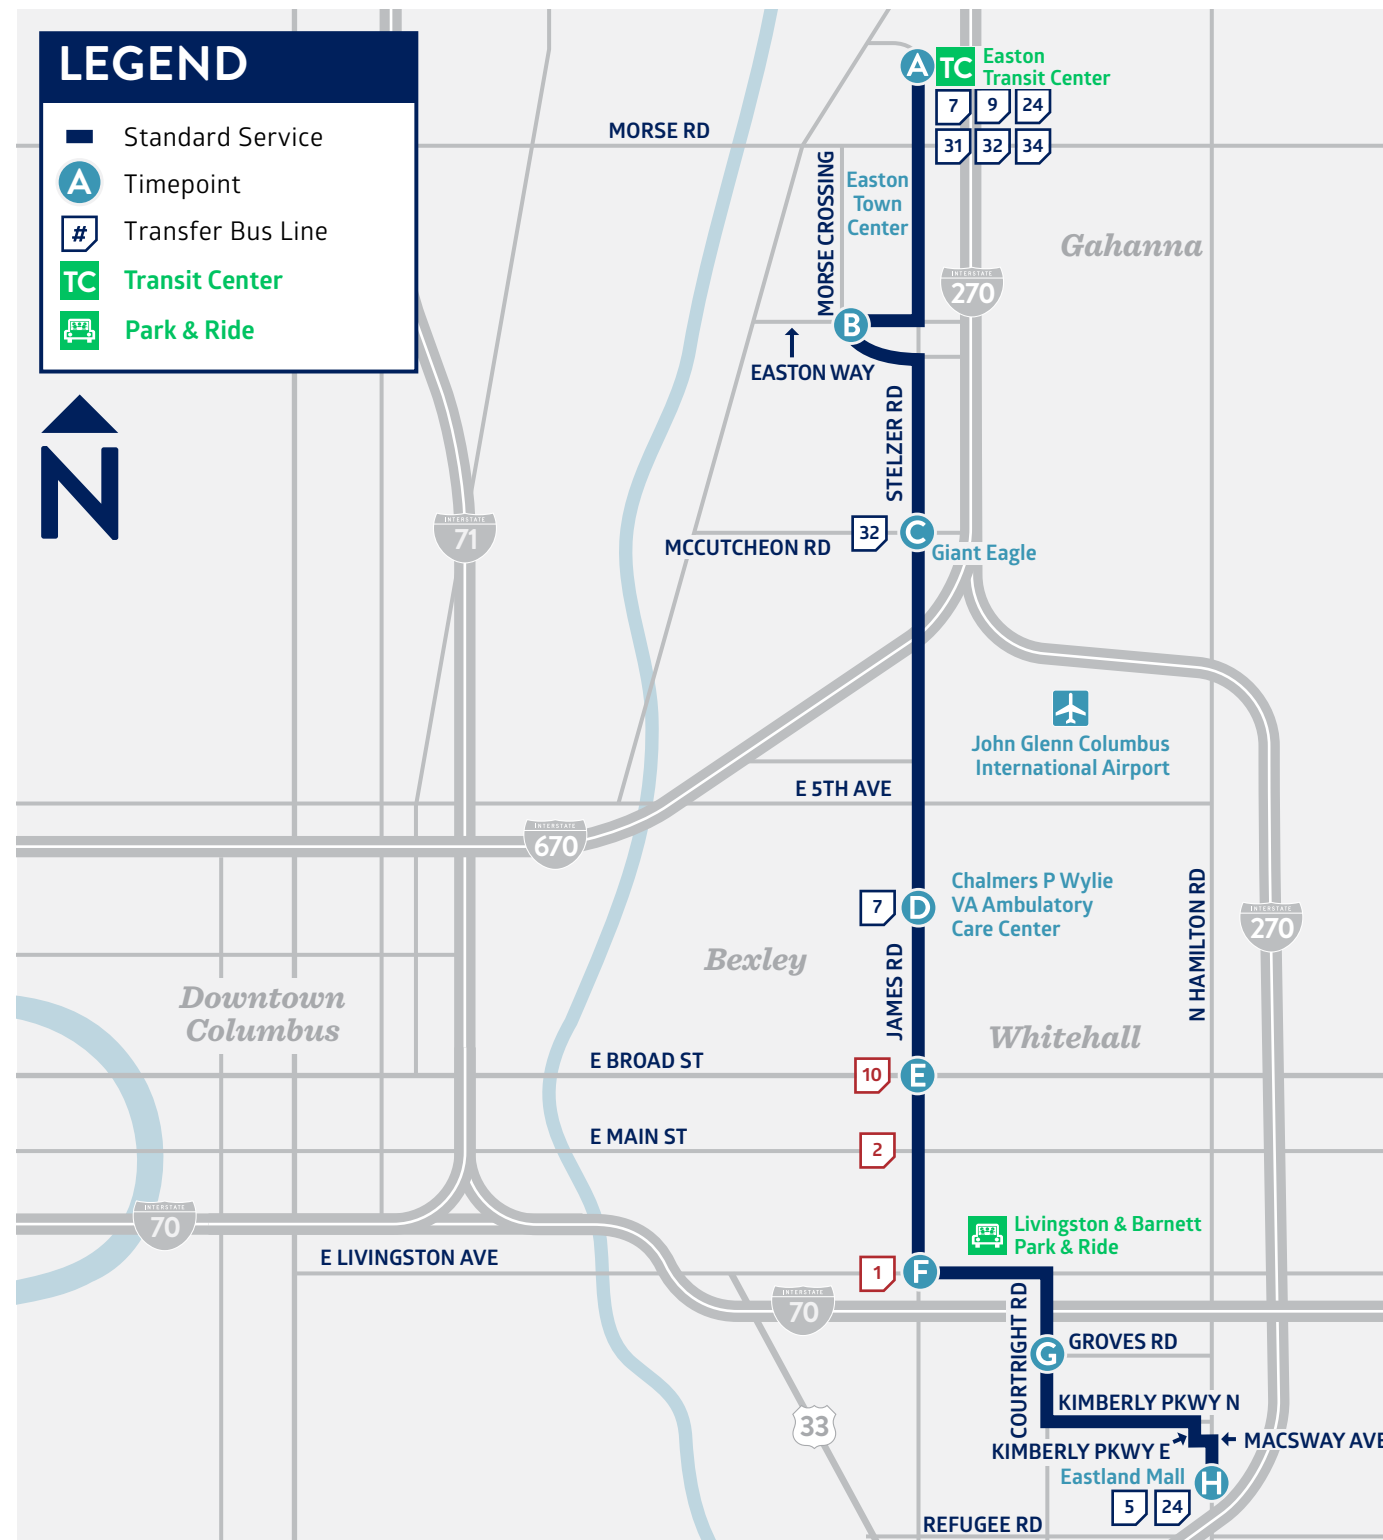

EFFECTIVE AS OF JANUARY 3, 2022

USING YOUR SCHEDULE

▶ NORTH				← DIRECTION OF THE LINE
Livingston Ave & Champion Ave	N High St & Gay St	University City Shopping Center		STOP INTERSECTION OR LANDMARK
D	LATE NIGHT	ZONE 1	E	TIMEPOINT / TRANSFER ZONE
6:05	-	6:15	6:18	← DEPARTURE TIME PM times shown in BOLD
9:01	-	9:11	9:14	
9:05	-	9:15	9:18	← DEPARTURE TIME PM times shown in BOLD
9:40	9:50	10:00	10:03	
10:40	10:50	11:00	11:03	← DEPARTURE TIME PM times shown in BOLD
11:40	11:50	12:00	12:03	
				← LATE NIGHT LINEUP
ARRIVAL AT STOP		DEPARTURE FROM STOP		

23 JAMES / STELZER

LEGEND

- Standard Service
- Timepoint
- Transfer Bus Line
- Transit Center
- Park & Ride

TIPS

For Your Trips

KNOW YOUR

- Line number
- Departure time and location
- Destination

MAKE SURE TO

- Arrive 5 minutes early
- Line number and destination located on vehicle's front windshield
- Have fare ready
- If transferring later, ask your Operator for a transfer pass before paying
- Signal to stop
- Use the yellow cord over your seat's window when approaching your stop. Exit through the rear door.